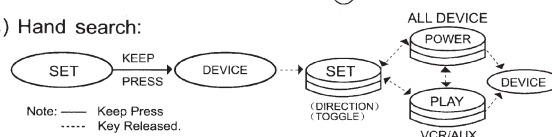

4. AV Function

Key AV/TV activates the signal of e.g. SAT receiver to TV unit.

5. Quick operation guide

1) Set up:

2) Set code display:

3) Hand search:

6. Setting Status

- To easy remember, you may write down the 4-digit codes of your devices: